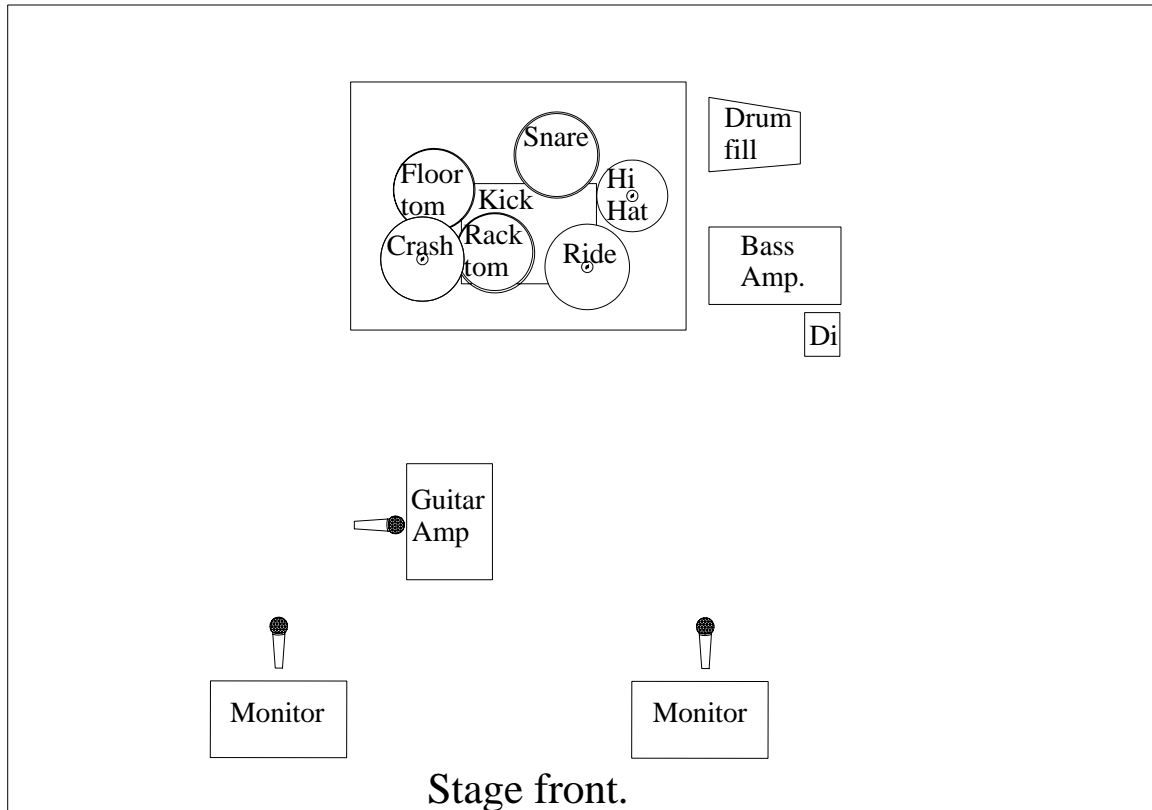

# BOOGIE TUBES

## Stageplot Trio

Ch.	Instrument	Mic.	Insert	Stand
1	Sub-Kick	X	Gate	
2	Kick	MD-421	Gate	Short w/boom
3	Snare	SM-57		Short w/boom
4	Hi-Hat	VM-44		Short w/boom
5	Rack Tom	MD-421	Gate	Short w/boom or Clamp
6	Floor Tom	MD-421	Gate	Short w/boom or Clamp
7	O/H Ride	VM-44		Tall w/oom
8	O/H Crash	VM-44		Tall w/boom
9	Bass	Di	Comp	
10	Guitar	X		Short w/boom
11	Vocal ( Guitar )	SM-58	Comp	Tall w/boom
12	Vocal ( Bass )	SM-58	Comp	Tall w/boom

**X = The band brings Sub-kick and Condenser-mic for guitar cabinet.**

AUX	1	Guitar - monitor
AUX	2	Bass - monitor
AUX	3	Drum - monitor
AUX	4	In-Ear-Mon. for Guitarist

Contact info:  
 Morten Andresen  
 Mob: + 47 916 30 523  
[www.boogietubes.com](http://www.boogietubes.com)